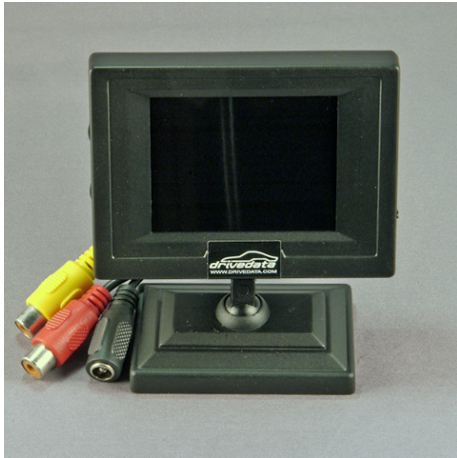

## LCD25 2.5 inch LCD Monitor

This is a useful 2.5" LCD monitor for lining up cameras or monitoring a recording.

The LCD monitor is a high contrast and high resolution version and can be used for camera focus and colour adjustment, even in sunlight.

The LCD25 has a built-in loudspeaker, so can also be used to check or listen to audio.

There are controls for brightness, colour and volume on the side of the monitor.

The inputs are as follows:

- Yellow RCA – Composite Video Input
- Red RCA – Line Level Audio input
- Black DC socket – 2.1mm DC socket for 12V DC input, centre pin is positive

### Specifications:

LCD	Size	2.5"
	Resolution	882 x 228 Pixels
	Video Standard	PAL/NTSC auto switch
	Contrast	200:1
	Video Out	1Vpp 75ohm Negative
	Average Brightness	250 cd/m2
Interface	Video	RCA, 1Vapp, 75ohm
	Audio	RCA, 100mW with volume control
	Power	12VDC Jack, <4.5W
Environment	Storage Temperature	-20°C ~ +60°C
	Operating Temperature	-10°C ~ +50°C
Physical	Dimension	82x60x32mm
	Weight	105g